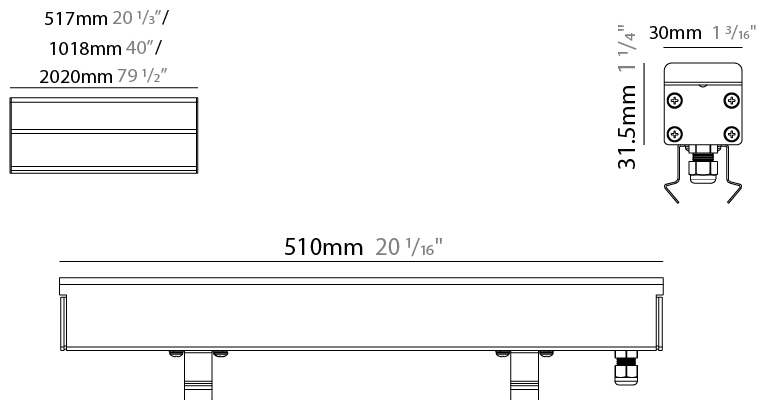

RANGER 30 RECESSED

E12I0030-RGBW

base number

1. To build a product code in our configurator select the specify button on the base model # product page
2. To build a manual product code on this datasheet choose from the options listed below in blue font and add the suffix to the base model #

GENERAL

Series: Ranger 30
Brand: Unonovesette
Division: Exterior
Mounting Type: Recessed
Mounting Location: In-Ground
Subcategory: Drive Over

PHYSICAL

Shape: Rectangle
Length (mm): 510
Length (in): 20
Width (mm): 30
Width (in): 1 1/16
Height (mm): 31.5
Height (in): 1 1/4
Light Distribution: Direct
Weight (kg): 0.56
Weight (lbs): 1.2
Load Resistance (kg): 5000
Load Resistance (lbs): 11023
Fixture Finish: Opal White
Fixture Material: Extruded PMMA with Opal
Cable Details: IP67 300mm Cable

ELECTRICAL

Lamp Type: LED
Input Wattage (W): 11.5
Dimming: DMX
Control Gear: DMX
Driver Included: No
Driver Location: Remote
Driver Type: Constant Voltage - Universal
Driver Class: Class 2
Input Voltage (V): 120 - 277
Output Voltage (V): 24

LED

Color Temperature (°K): RGBW
CRI: >90 CRI
Lamp Life (hrs): 100000
Special LEDs offerings: RGBW

OPTICAL

Optic°: 150
Beam Angle: Diffused
Adjustability: Fixed

RATINGS AND CERTIFICATIONS

Certified By: Certified for North American Standards
IP rating: IP67
IK Rating: IK10

PROJECT	
TYPE	
SPECIFIER	
QUANTITY	
DATE