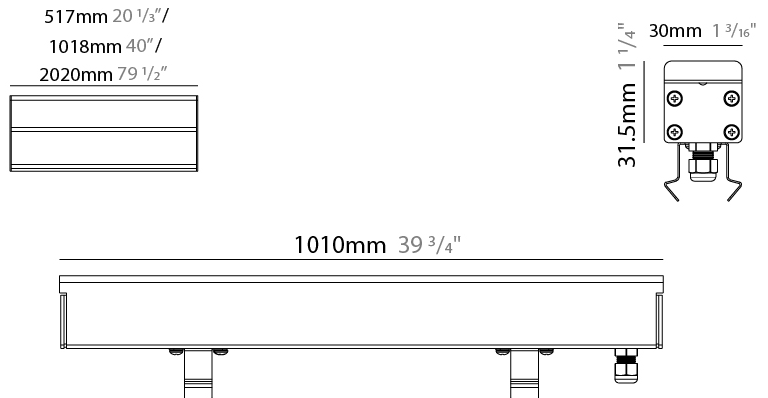

PROJECT	
TYPE	
SPECIFIER	
QUANTITY	
DATE	

RANGER 30 RECESSED

E12I0031-RGBW

base number

1. To build a product code in our configurator select the specify button on the base model # product page
2. To build a manual product code on this datasheet choose from the options listed below in blue font and add the suffix to the base model #

GENERAL

Series: Ranger 30
Brand: Unonovesette
Division: Exterior
Mounting Type: Recessed
Mounting Location: In-Ground
Subcategory: Drive Over

PHYSICAL

Shape: Rectangle
Length (mm): 1010
Length (in): 39 3/4
Width (mm): 30
Width (in): 1 1/4
Height (mm): 31.5
Height (in): 1 1/4
Light Distribution: Direct
Weight (kg): 0.56
Weight (lbs): 2.45
Load Resistance (kg): 5000
Load Resistance (lbs): 11023
Fixture Finish: Opal White
Fixture Material: Extruded PMMA with Opal
Cable Details: IP67 300mm Cable

ELECTRICAL

Lamp Type: LED
Input Wattage (W): 23
Dimming: DMX
Control Gear: DMX
Driver Included: No
Driver Location: Remote
Driver Type: Constant Voltage - Universal
Driver Class: Class 2
Input Voltage (V): 120 - 277
Output Voltage (V): 24

LED

Color Temperature (°K): RGBW
CRI: >90 CRI
Lamp Life (hrs): 100000
Special LEDs offerings: RGBW

OPTICAL

Optic°: 150
Beam Angle: Diffused
Adjustability: Fixed

RATINGS AND CERTIFICATIONS

Certified By: Certified for North American Standards
IP rating: IP67
IK Rating: IK10